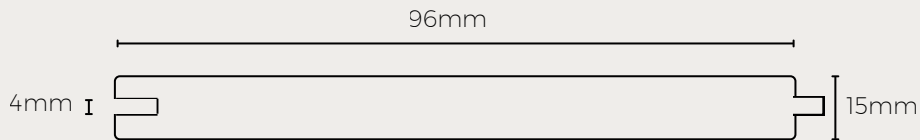

HOB CLICK FLOORING

Note: Profile drawing are indicative and not to scale.

Natural

Champagne

Coffee

Dark Coffee

Colour	Length	Width	Thickness	SKU
Champagne	1850mm	135mm	14mm	FLOO-STRA-HOB-C-W135-H1850-T-CH
Dark Coffee	1850mm	135mm	14mm	FLOO-STRA-HOB-C-W135-H1850-T-D
Coffee	1850mm	135mm	14mm	FLOO-STRA-HOB-C-W135-H1850-T-C
Natural	1850mm	135mm	14mm	FLOO-STRA-HOB-C-W135-H1850-T-N

HOB T&G FLOORING

Note: Profile drawing are indicative and not to scale.

Vertical Grain

Horizontal Grain

Colour	Length	Width	Thickness	SKU
Vertical Grain Natural	960mm	96mm	15mm	FLOO-V-HOB-S-W96-H960-T-N
Vertical Grain Carbonised	960mm	96mm	15mm	FLOO-V-HOB-S-W96-H960-T-C
Horizontal Grain Natural	960mm	96mm	15mm	FLOO-H-HOB-S-W96-H960-T-N
Horizontal Grain Carbonised	960mm	96mm	15mm	FLOO-H-HOB-S-W96-H960-T-C