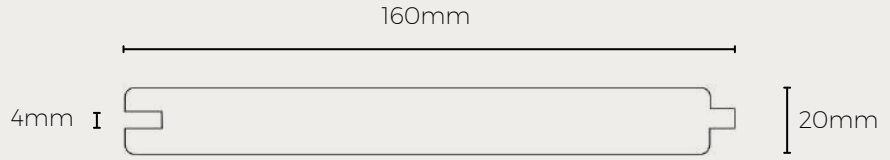

STRANDWOVEN [SB] FLOORING

Note: Profile drawing are indicative and not to scale.

Colour	Length	Width	Thickness	Groove	Sku
Carbonised Raw	1900mm	160mm	20mm	G1	FLOO-STRA-G1-20MM-W160-H1900-C-CR
	1900mm	160mm	20mm	G2	FLOO-STRA-G2-20MM-W160-H1900-C-CR