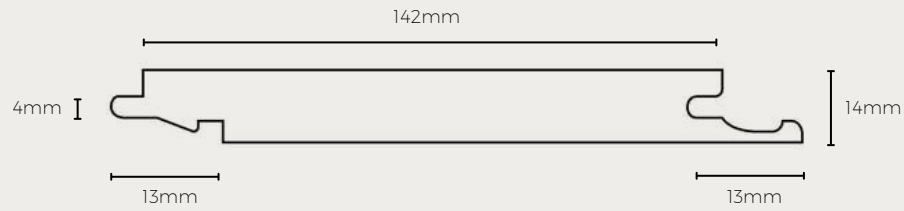

HOB T&G FLOORING

Note: Profile drawing are indicative and not to scale.

Vertical Grain

Horizontal Grain

Colour	Length	Width	Thickness	SKU
Vertical Grain Natural	960mm	96mm	15mm	FLOO-V-HOB-S-W96-H960-T-N
Vertical Grain Carbonised	960mm	96mm	15mm	FLOO-V-HOB-S-W96-H960-T-C
Horizontal Grain Natural	960mm	96mm	15mm	FLOO-H-HOB-S-W96-H960-T-N
Horizontal Grain Carbonised	960mm	96mm	15mm	FLOO-H-HOB-S-W96-H960-T-C

PLY UX CLICK FLOORING

Note: Profile drawing are indicative and not to scale.

Ghost Gum

Natural

Sandy

Coffee

Outback

Colour	Length	Width	Thickness	SKU
Ghost Gum	1850mm	142mm	14mm	FLOO-STRA-UX-C-W142-H1850-PF-G
Natural	1850mm	142mm	14mm	FLOO-STRA-UX-C-W142-H1850-PF-N
Sandy	1850mm	142mm	14mm	FLOO-STRA-UX-C-W142-H1850-PF-S
Coffee	1850mm	142mm	14mm	FLOO-STRA-UX-C-W142-H1850-PF-C
Outback	1850mm	142mm	14mm	FLOO-STRA-UX-C-W142-H1850-PF-O