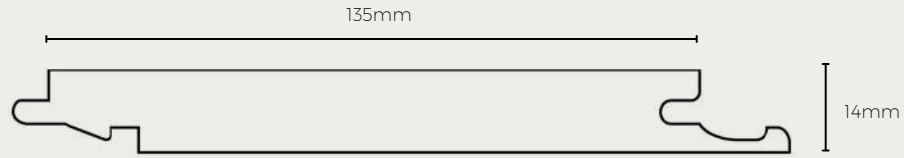

STRANDWOVEN [SB] FLOORING

Note: Profile drawing are indicative and not to scale.

Colour	Length	Width	Thickness	Groove	Sku
Carbonised Raw	1900mm	160mm	20mm	G1	FLOO-STRA-G1-20MM-W160-H1900-C-CR
	1900mm	160mm	20mm	G2	FLOO-STRA-G2-20MM-W160-H1900-C-CR

END GRAIN FLOORING

Mosaic Raw

Tassel Raw

Note: Profile drawing are indicative and not to scale.

Colour	Length	Width	Thickness	Sku
Tassel Matte	1000mm	96mm	15mm	FLOO-END-TASSEL-W96-H1000-T-M
Tassel Raw	1000mm	96mm	15mm	FLOO-END-TASSEL-W96-H1000-T-R
Mosaic Matte	1000mm	96mm	15mm	FLOO-END-MOSAIC-W96-H1000-T-M
Mosaic Raw	1000mm	96mm	15mm	FLOO-END-MOSAIC-W96-H1000-T-R

HOB CLICK FLOORING

Note: Profile drawing are indicative and not to scale.

Natural

Champagne

Coffee

Dark Coffee

Colour	Length	Width	Thickness	SKU
Champagne	1850mm	135mm	14mm	FLOO-STRA-HOB-C-W135-H1850-T-CH
Dark Coffee	1850mm	135mm	14mm	FLOO-STRA-HOB-C-W135-H1850-T-D
Coffee	1850mm	135mm	14mm	FLOO-STRA-HOB-C-W135-H1850-T-C
Natural	1850mm	135mm	14mm	FLOO-STRA-HOB-C-W135-H1850-T-N

HOB T&G FLOORING

Note: Profile drawing are indicative and not to scale.

Vertical Grain

Horizontal Grain

Colour	Length	Width	Thickness	SKU
Vertical Grain Natural	960mm	96mm	15mm	FLOO-V-HOB-S-W96-H960-T-N
Vertical Grain Carbonised	960mm	96mm	15mm	FLOO-V-HOB-S-W96-H960-T-C
Horizontal Grain Natural	960mm	96mm	15mm	FLOO-H-HOB-S-W96-H960-T-N
Horizontal Grain Carbonised	960mm	96mm	15mm	FLOO-H-HOB-S-W96-H960-T-C