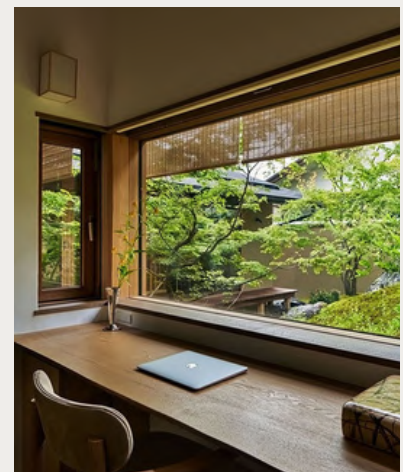

TEXTURED | HANDMADE

Introducing our new Bohemian Sheer Blind range, where subtlety, delicacy, and elegance converge to create a refined aesthetic. Crafted from the finest quality bamboo, these blinds offer a natural matchstick style that brings a touch of organic beauty to any interior.

Designed with a unique backing fuse, they provide enhanced stability while maintaining their lightweight charm. The middle blackout feature offers 50% shade, striking a perfect balance between privacy and natural light.

Custom orders are welcome, with a maximum width of 2100mm, ensuring these blinds can be tailored to suit your specific needs. Our Bohemian Sheer Blinds are ideal for indoor settings, where they add a sophisticated, yet relaxed atmosphere to any room.