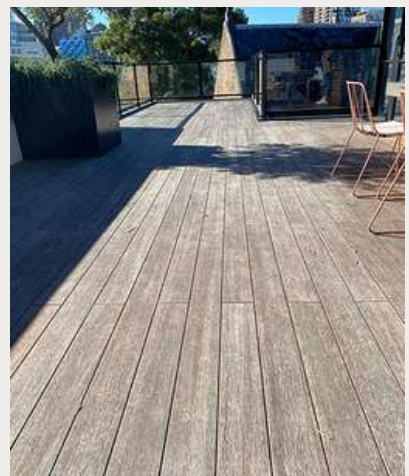

DASSO XTR DECKING

CONTEMPORARY/ENGINEERED

SCRIMBER BAMBOO DECKING

Everyone wants a decking that is hard-wearing so it will last for years with little maintenance and this stunning bamboo decking provides this and more.

Available in two colours (Cognac and Espresso) and pre-oiled with premium Woca, this bamboo decking comes with a bushfire rating of 29 BAL and provides easy installation with a stainless steel clip system that delivers a smooth modern finish without unsightly screws or nails.