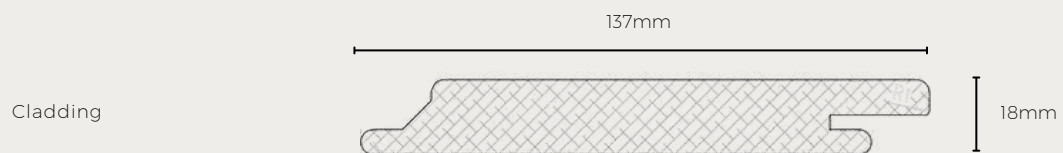

Available in two colours (Cognac and Espresso) and pre-oiled with premium Woca, this bamboo decking comes with a bushfire rating of 29 BAL and provides easy installation with a stainless steel clip system that delivers a smooth modern finish without unsightly screws or nails.

DASSO PROFILES

CTECH

XTR

Note: Profile drawing are indicative and not to scale.

Decking

CTECH	XTR
DECK-STRA-CTECH-G1-W137-H1850-D-R	DECK-STRA-XTR-F-W205-H1860-D-E
DECK-STRA-CTECH-G1-W137-H1850-D-C	DECK-STRA-XTR-G1-W137-H1850-D-E
DECK-STRA-CTECH-G2-W137-H1850-D-C	DECK-STRA-XTR-G2-W137-H1850-D-E