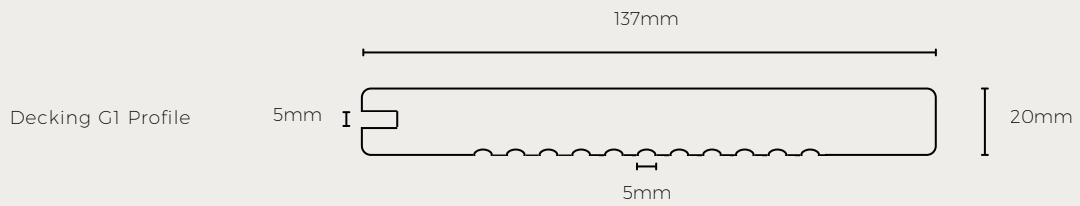

Available in two colours (Cognac and Espresso) and pre-oiled with premium Woca, this bamboo decking comes with a bushfire rating of 29 BAL and provides easy installation with a stainless steel clip system that delivers a smooth modern finish without unsightly screws or nails.

DASSO PROFILES

CTECH

XTR

Note: Profile drawing are indicative and not to scale.

Decking

CTECH	XTR
DECK-STRA-CTECH-G1-W137-H1850-D-R	DECK-STRA-XTR-F-W205-H1860-D-E
DECK-STRA-CTECH-G1-W137-H1850-D-C	DECK-STRA-XTR-G1-W137-H1850-D-E
DECK-STRA-CTECH-G2-W137-H1850-D-C	DECK-STRA-XTR-G2-W137-H1850-D-E