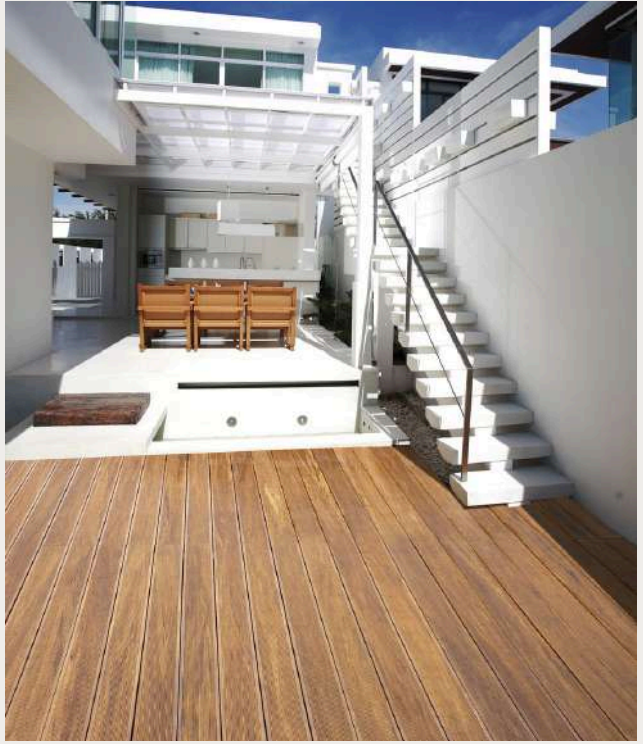

DASSO XTR DECKING

CONTEMPORARY/ENGINEERED

SCRIMBER BAMBOO DECKING

Everyone wants a decking that is hard-wearing so it will last for years with little maintenance and this stunning bamboo decking provides this and more.

Available in two colours (Cognac and Espresso) and pre-oiled with premium Woca, this bamboo decking comes with a bushfire rating of 29 BAL and provides easy installation with a stainless steel clip system that delivers a smooth modern finish without unsightly screws or nails.