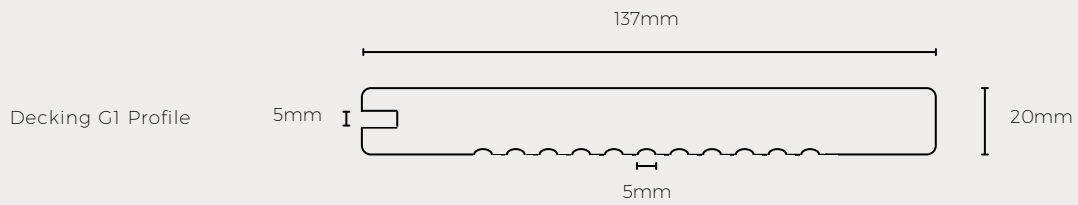

Available in two colours (Cognac and Espresso) and pre-oiled with premium Woca, this bamboo decking comes with a bushfire rating of 29 BAL and provides easy installation with a stainless steel clip system that delivers a smooth modern finish without unsightly screws or nails.

DASSO PROFILES

CTECH

XTR

Note: Profile drawing are indicative and not to scale.

Decking

CTECH	XTR
DECK-STRA-CTECH-G1-W137-H1850-D-R	DECK-STRA-XTR-F-W205-H1860-D-E
DECK-STRA-CTECH-G1-W137-H1850-D-C	DECK-STRA-XTR-G1-W137-H1850-D-E
DECK-STRA-CTECH-G2-W137-H1850-D-C	DECK-STRA-XTR-G2-W137-H1850-D-E