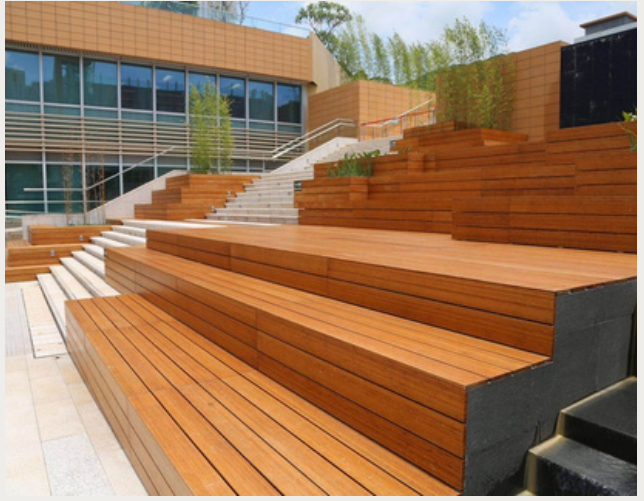

DASSO XTR DECKING

CONTEMPORARY/ENGINEERED

house of
bamboo
EST. 1972

www.houseofbamboo.com.au

SCRIMBER BAMBOO DECKING

Everyone wants a decking that is hard-wearing so it will last for years with little maintenance and this stunning bamboo decking provides this and more.

Available in two colours (Cognac and Espresso) and pre-oiled with premium Woca, this bamboo decking comes with a bushfire rating of 29 BAL and provides easy installation with a stainless steel clip system that delivers a smooth modern finish without unsightly screws or nails.