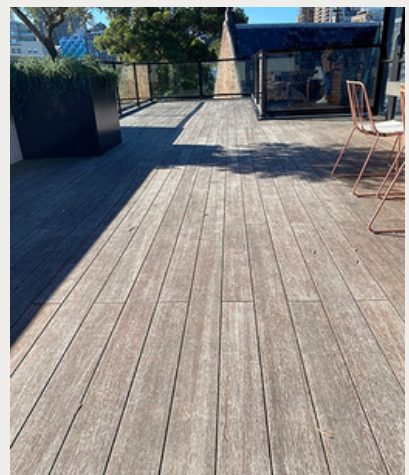

Available in two colours (Cognac and Espresso) and pre-oiled with premium Woca, this bamboo decking comes with a bushfire rating of 29 BAL and provides easy installation with a stainless steel clip system that delivers a smooth modern finish without unsightly screws or nails.