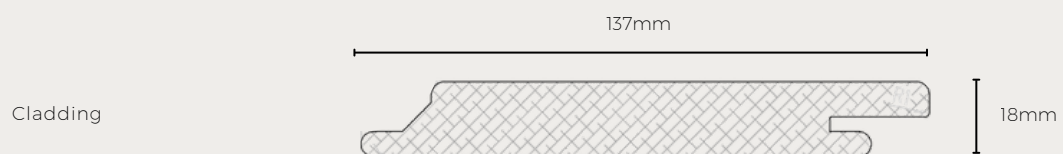

Available in two colours (Cognac and Espresso) and pre-oiled with premium Woca, this bamboo decking comes with a bushfire rating of 29 BAL and provides easy installation with a stainless steel clip system that delivers a smooth modern finish without unsightly screws or nails.

DASSO PROFILES

CTECH

XTR

Note: Profile drawing are indicative and not to scale.

Decking

CTECH	XTR
DECK-STRA-CTECH-G1-W137-H1850-D-R	DECK-STRA-XTR-F-W205-H1860-D-E
DECK-STRA-CTECH-G1-W137-H1850-D-C	DECK-STRA-XTR-G1-W137-H1850-D-E
DECK-STRA-CTECH-G2-W137-H1850-D-C	DECK-STRA-XTR-G2-W137-H1850-D-E